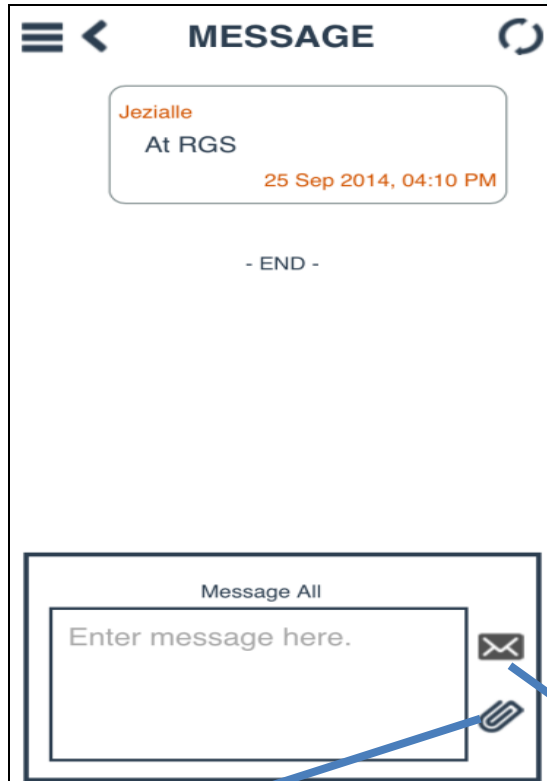

(Including letters. Only for the 1st time)

Tap the head icon and it will register you as a user

Default Password: **123456**

ACCOUNT LOGIN

snaapp
SCHOOL NOTIFICATION & ATTENDANCE APP

New user setup, please enter user ID.

1	2	3
4	5	6
7	8	9
⊗	0	👤

Please enter user id

👤

Step 2: Change Password

Please keep your personalised password to **4 – 6 digits**

Messages via SNAAPP

Private Reply

Tap on the message and text box will appear at the event the parent wants to reply to the teacher

Send

Read only message

Take and attach pictures

BE 21st CENTURY READY!

Parents to ensure profile updated

MY PROFILE

Name

(P1) ANG YAN NING