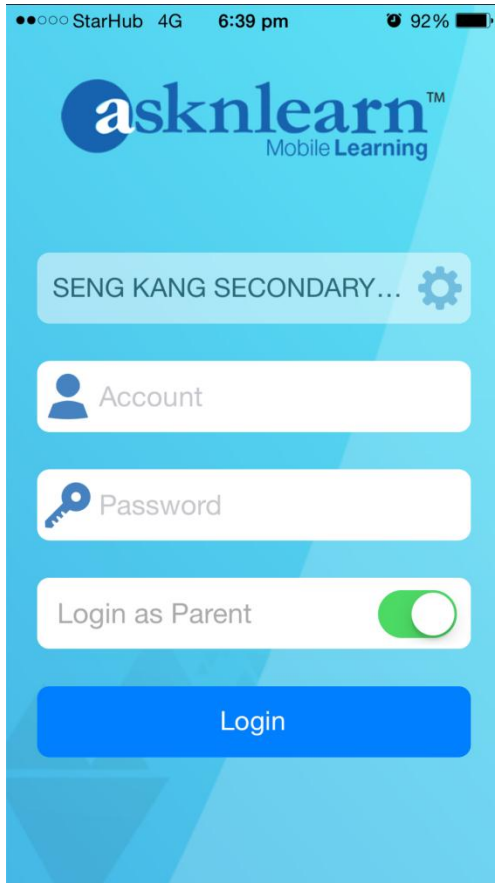

BE 21st CENTURY READY!

ASKnLearn LMS – Parent's Portal

Register & login via Mobile App

iPhone – App Store

Android – Google Play

Laptop – <https://lms.asknlearn.com/>

Register & login via School Website

asknlearnTM
An advanced Learning Management System
Powered by Wizlearn Technologies

School login

[Click here to login as a parent](#)

School Origin:

Primary Secondary Tertiary

SENG KANG SECONDARY SC

User ID:

Step 1: Login

- User ID: **Your Child's BC Number**
- Password: **parents**
(for first time only)

BE 21st CENTURY READY!

Step 2: Registration

← Back

Welcome to the Parents' Portal!
It seems like that you have not logged in to our system. Please fill in the registration form below.

Name

First Name

Middle Name