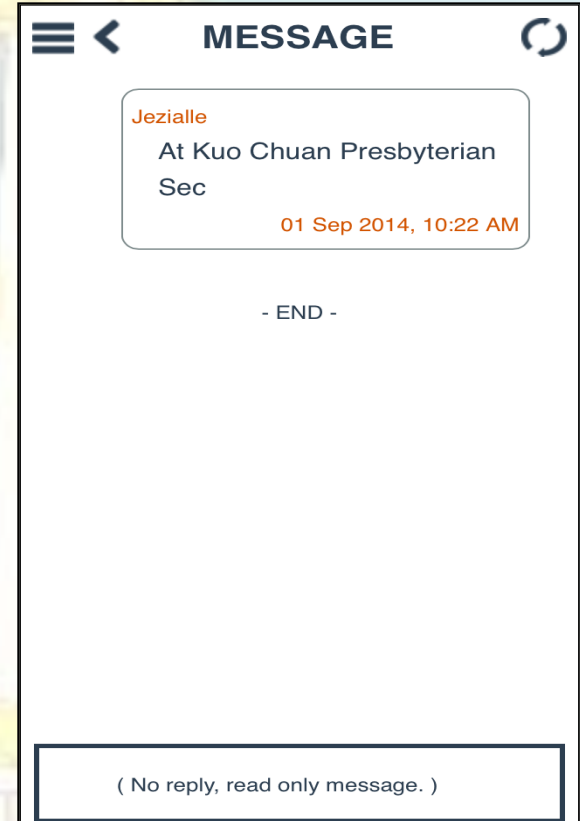

(Including letters. Only for the 1st time)

Tap the head icon and it will register you as a user

Default Password: **123456**

ACCOUNT LOGIN

snaapp
SCHOOL NOTIFICATION & ATTENDANCE APP

New user setup, please enter user ID.

1	2	3
4	5	6
7	8	9
⊗	0	👤

Please enter user id

👤

Step 2: Change Password

Please keep your personalised password to **4 – 6 digits**

Messages via SNAAPP

Private Reply

Tap on the message and text box will appear at the event the parent wants to reply to the teacher

Send

Read only message

Take and attach pictures

BE 21st CENTURY READY!

Parents to ensure profile updated

MY PROFILE

Name

(P1) ANG YAN NING