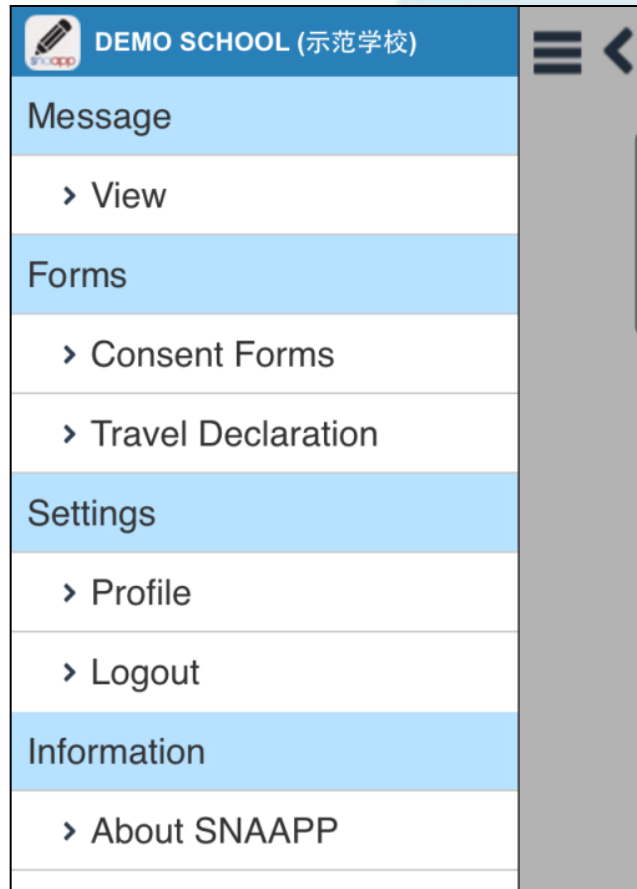

Send

Read only message

Take and attach pictures

BE 21st CENTURY READY!

Parents to ensure profile updated

MY PROFILE

Name

(P1) ANG YAN NING